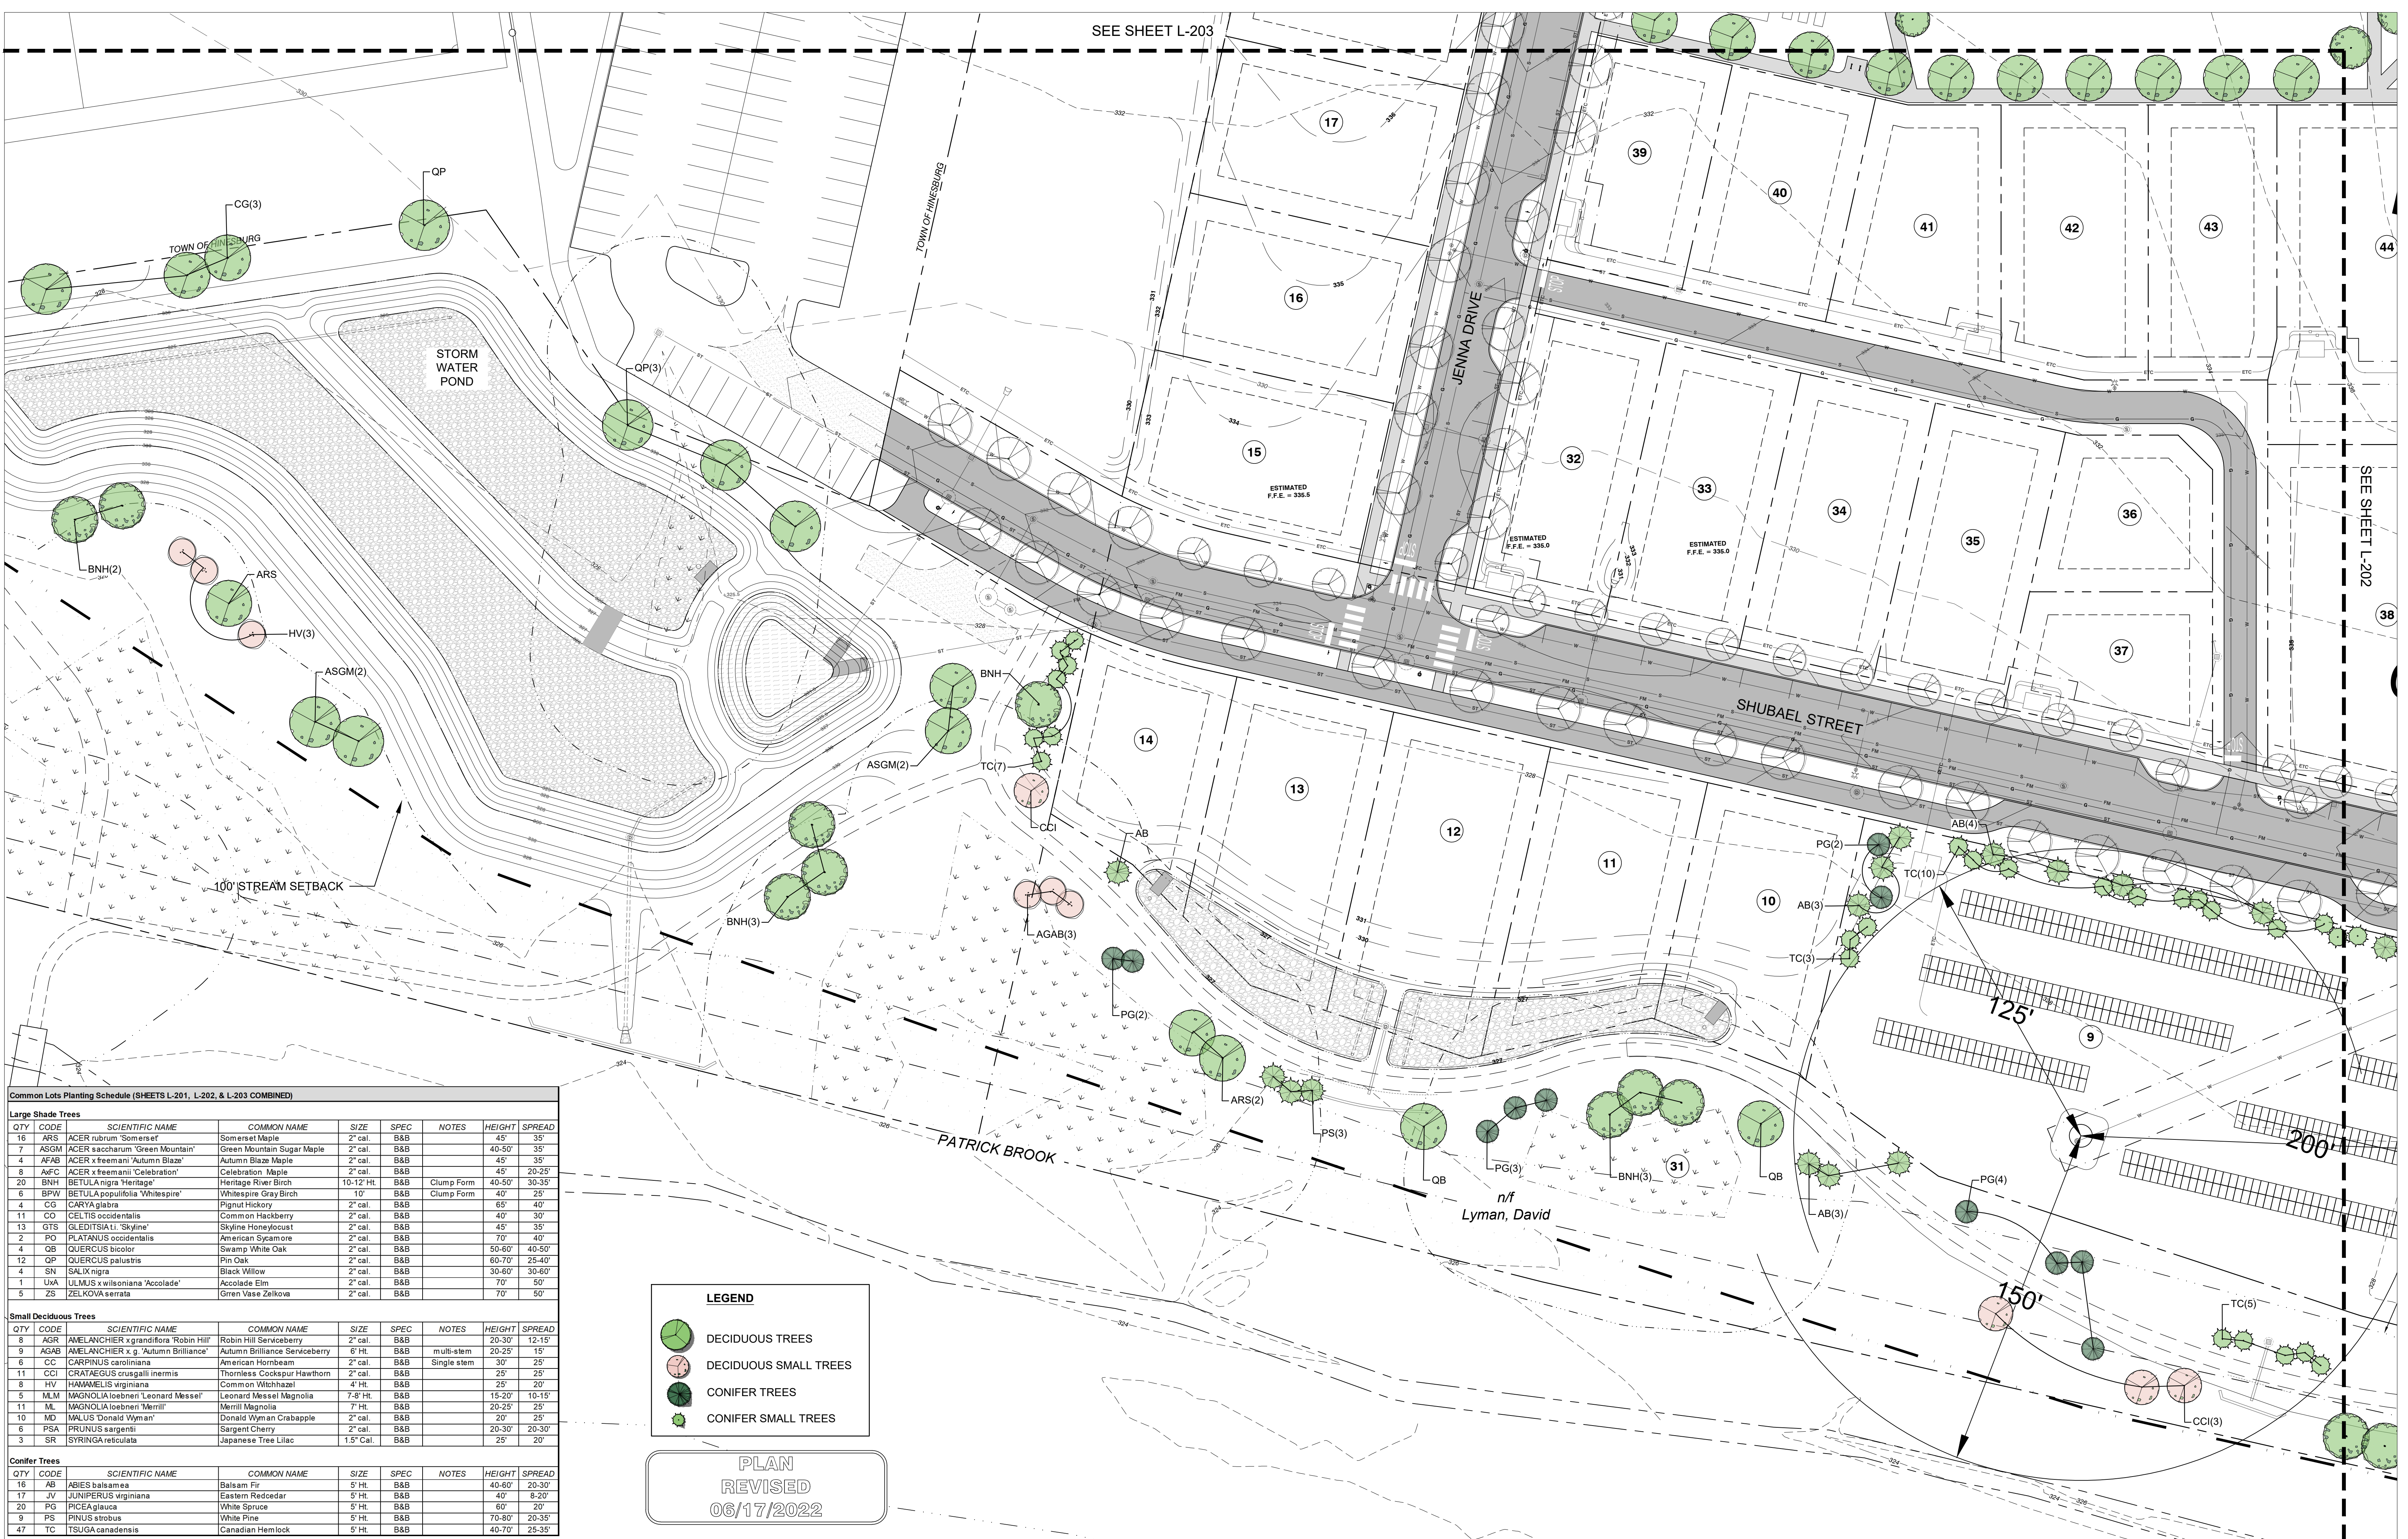

SEE SHEET L-203

Common Lots Planting Schedule (SHEETS L-201, L-202, & L-203 COMBINED)

Large Shade Trees									
QTY	CODE	SCIENTIFIC NAME	COMMON NAME	SIZE	SPEC	NOTES	HEIGHT	SPREAD	
16	ARS	ACER rubrum 'Somerset'	Somerset Maple	2" cal.	B&B		45'	35'	
7	ASGM	ACER saccharum 'Green Mountain'	Green Mountain Sugar Maple	2" cal.	B&B		40-50'	35'	
4	AFAB	ACER x freemanii 'Autumn Blaze'	Autumn Blaze Maple	2" cal.	B&B		45'	35'	
8	AvFC	ACER x freemanii 'Celebration'	Celebration Maple	2" cal.	B&B		45'	20-25'	
20	BNH	BETULA nigra 'Heritage'	Heritage River Birch	10-12' Ht.	B&B	Clump Form	40-50'	30-35'	
6	BPW	BETULA populifolia 'Whitespire'	Whitespire Gray Birch	10'	B&B	Clump Form	40'	25'	
4	CG	CARYA glabra	Pignut Hickory	2" cal.	B&B		65'	40'	
11	CO	CELTIS occidentalis	Common Hackberry	2" cal.	B&B		40'	30'	
13	GTS	GLEDTISIA 'Skyline'	Skyline Honeylocust	2" cal.	B&B		45'	35'	
2	PO	PLATANUS occidentalis	American Sycamore	2" cal.	B&B		70'	40'	
4	QB	QUERCUS bicolor	Swamp White Oak	2" cal.	B&B		50-60'	40-50'	
12	QP	QUERCUS palustris	Pin Oak	2" cal.	B&B		60-70'	25-40'	
4	SN	SALIX nigra	Black Willow	2" cal.	B&B		30-60'	30-60'	
1	UxA	ULMUS x wilsoniana 'Accolade'	Accolade Elm	2" cal.	B&B		70'	50'	
5	ZS	ZELKOVA serata	Green Vase Zelkova	2" cal.	B&B		70'	50'	

MJB design by
 DAM/JB 10/04/2019
 MJB checked by
 scale 1"=30'

Haystack Crossing
 Common Lots Landscape Plan - Southwest

sheet no.
L-201

T.J. BOYLE ASSOCIATES
 LANDSCAPE ARCHITECTURE & PLANNING

revisions	date	revisions	date
Town Resubmittal	11-22-2019	Town Resubmittal	06-17-2022
Town Resubmittal	01-10-2020		
Town Resubmittal	03-14-2022		