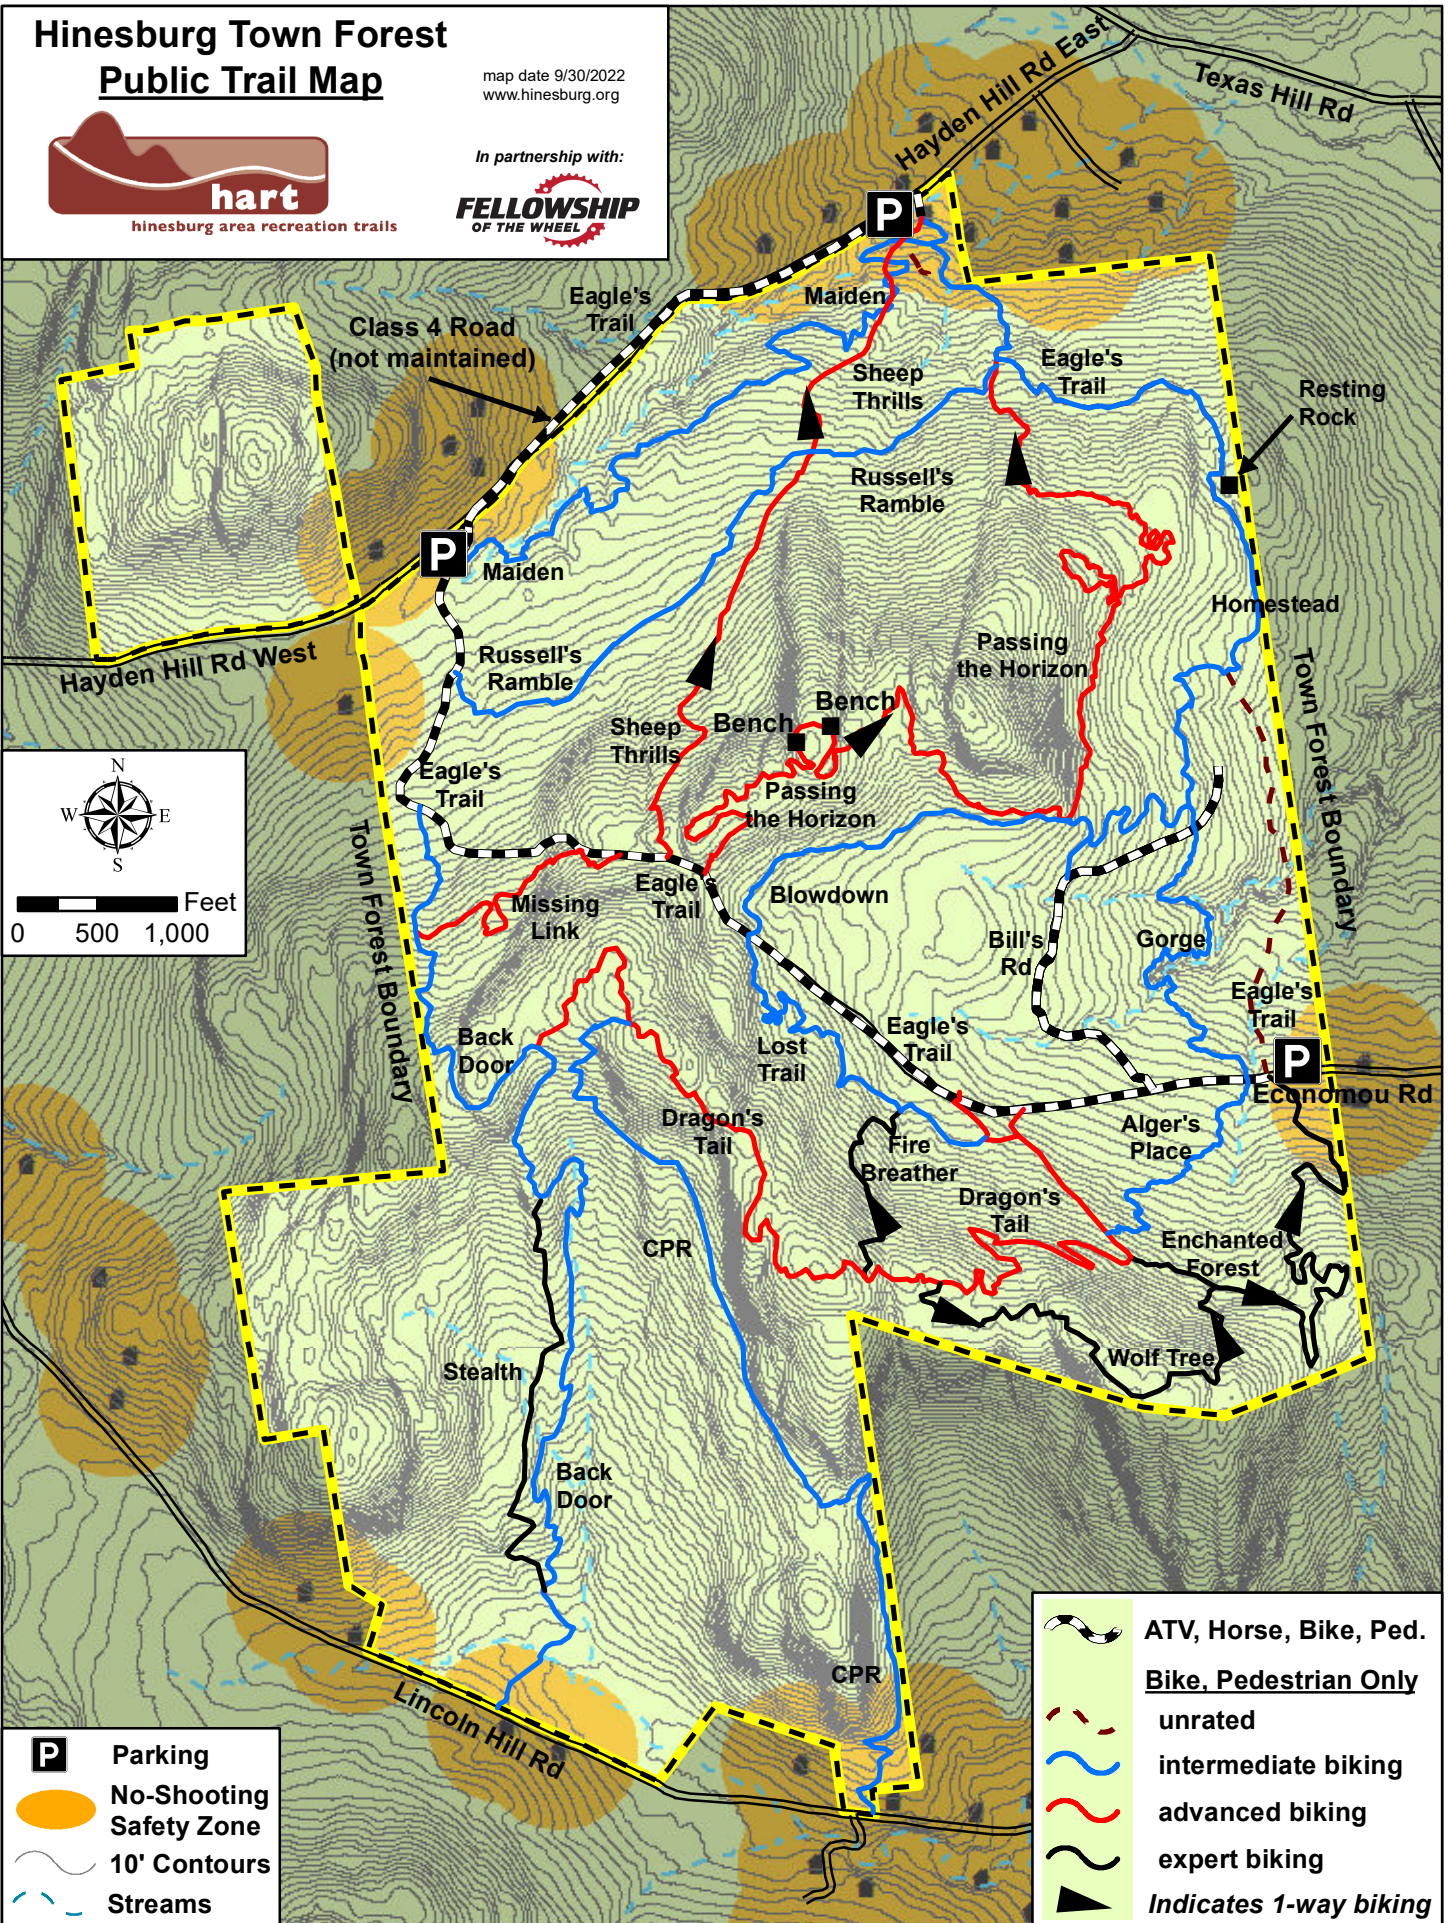

Hinesburg Town Forest Public Trail Map

map date 9/30/2022
www.hinesburg.org

hinesburg area recreation trails

In partnership with:

0 500 1,000 Feet

- P** Parking
- No-Shooting Safety Zone
- 10' Contours
- Streams

- ATV, Horse, Bike, Ped.
- Bike, Pedestrian Only
- unrated
- intermediate biking
- advanced biking
- expert biking
- Indicates 1-way biking