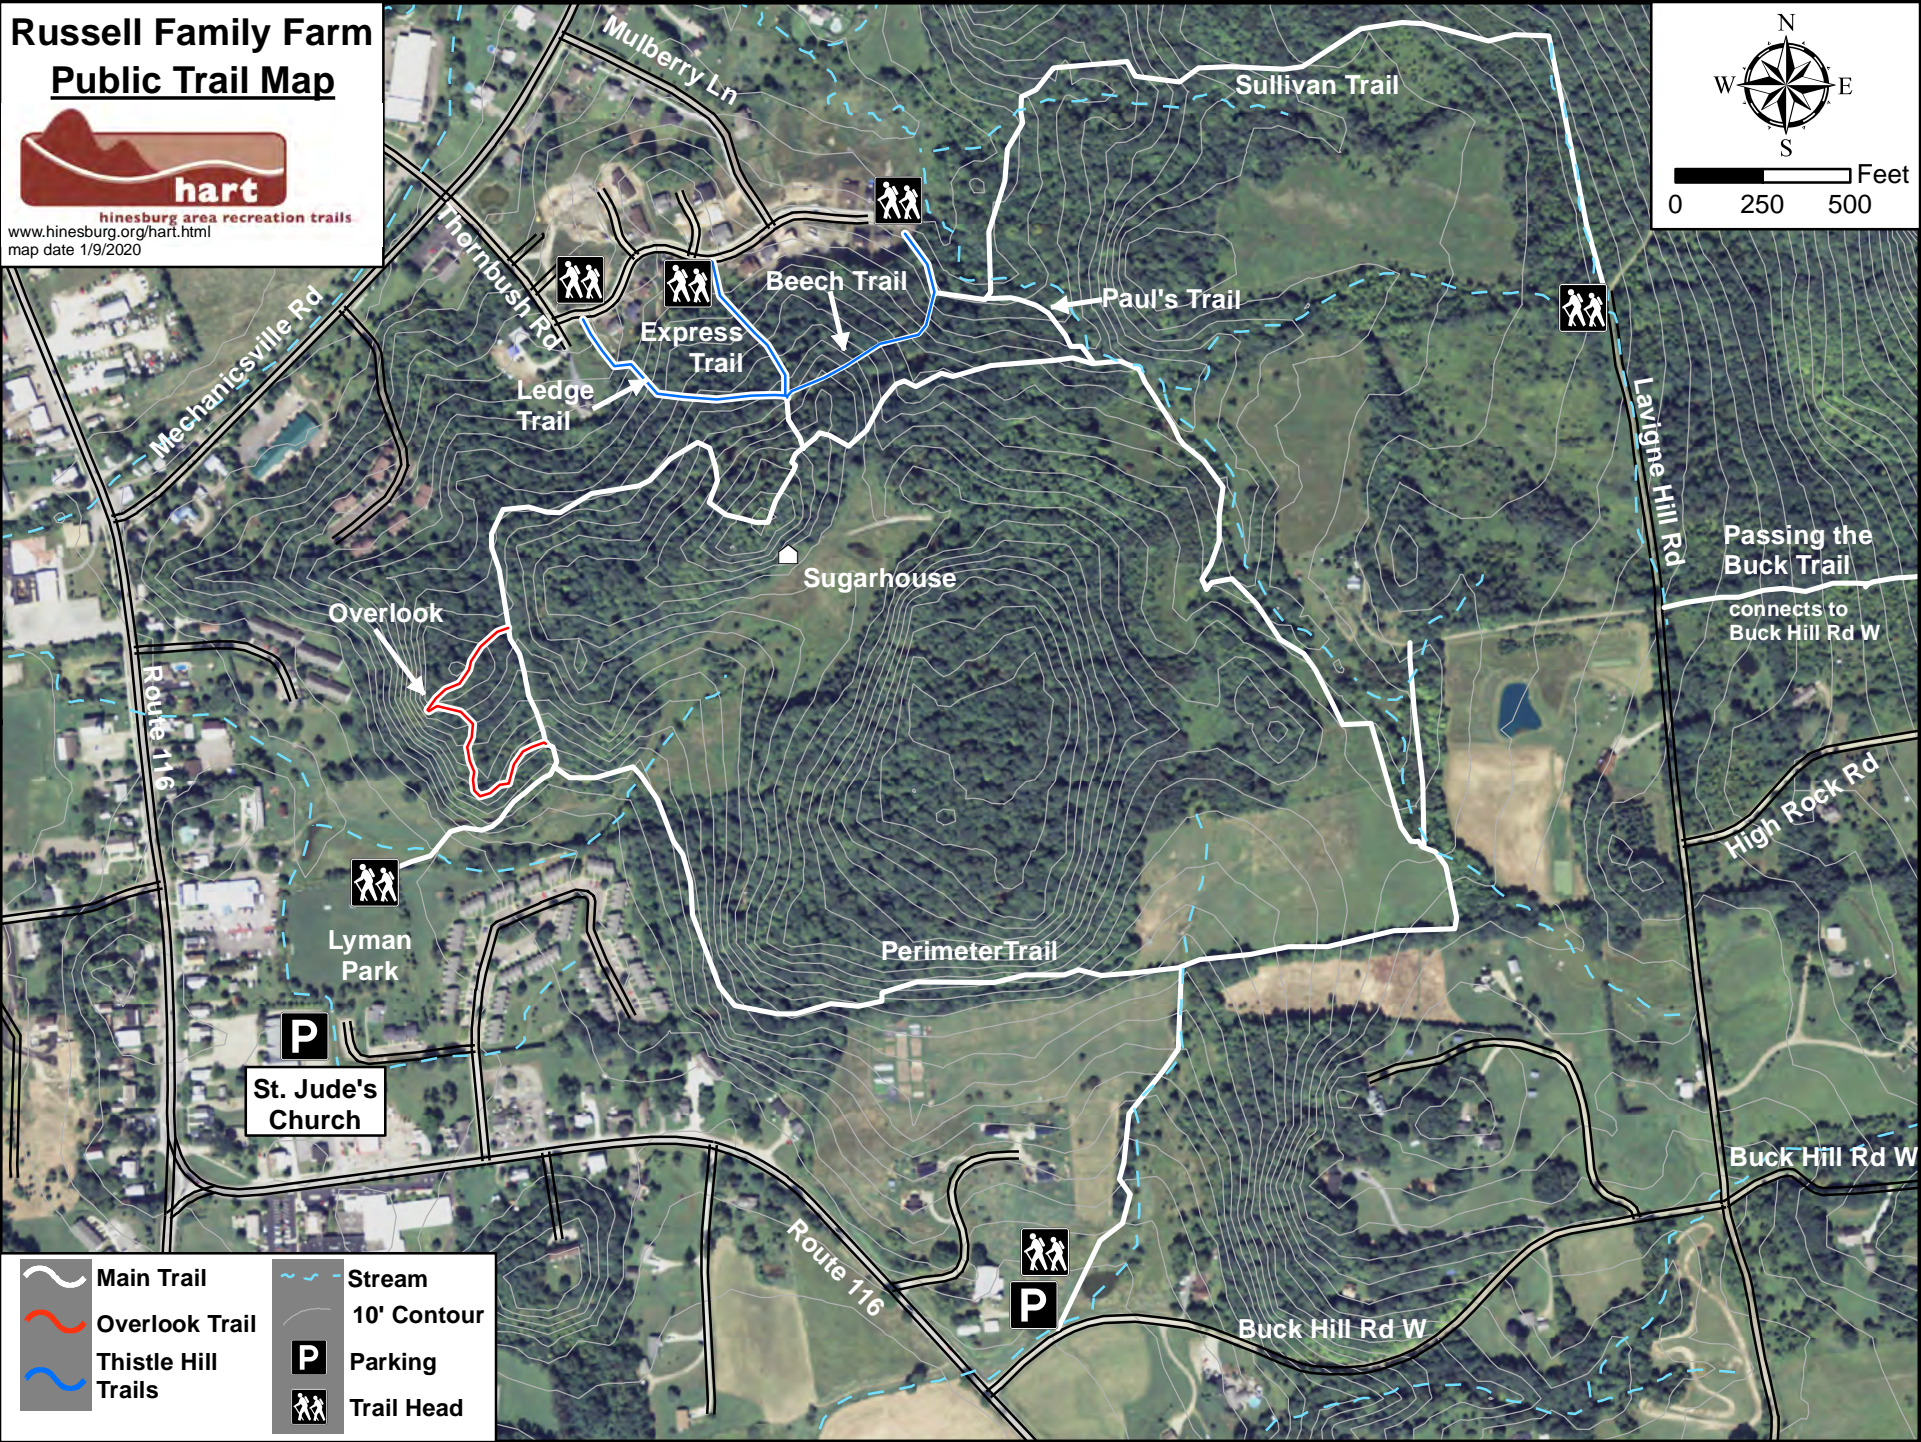

# Russell Family Farm Public Trail Map

hinesburg area recreation trails  
www.hinesburg.org/hart.html  
map date 1/9/2020

	Main Trail		Stream
	Overlook Trail		10' Contour
	Thistle Hill Trails		Parking
			Trail Head