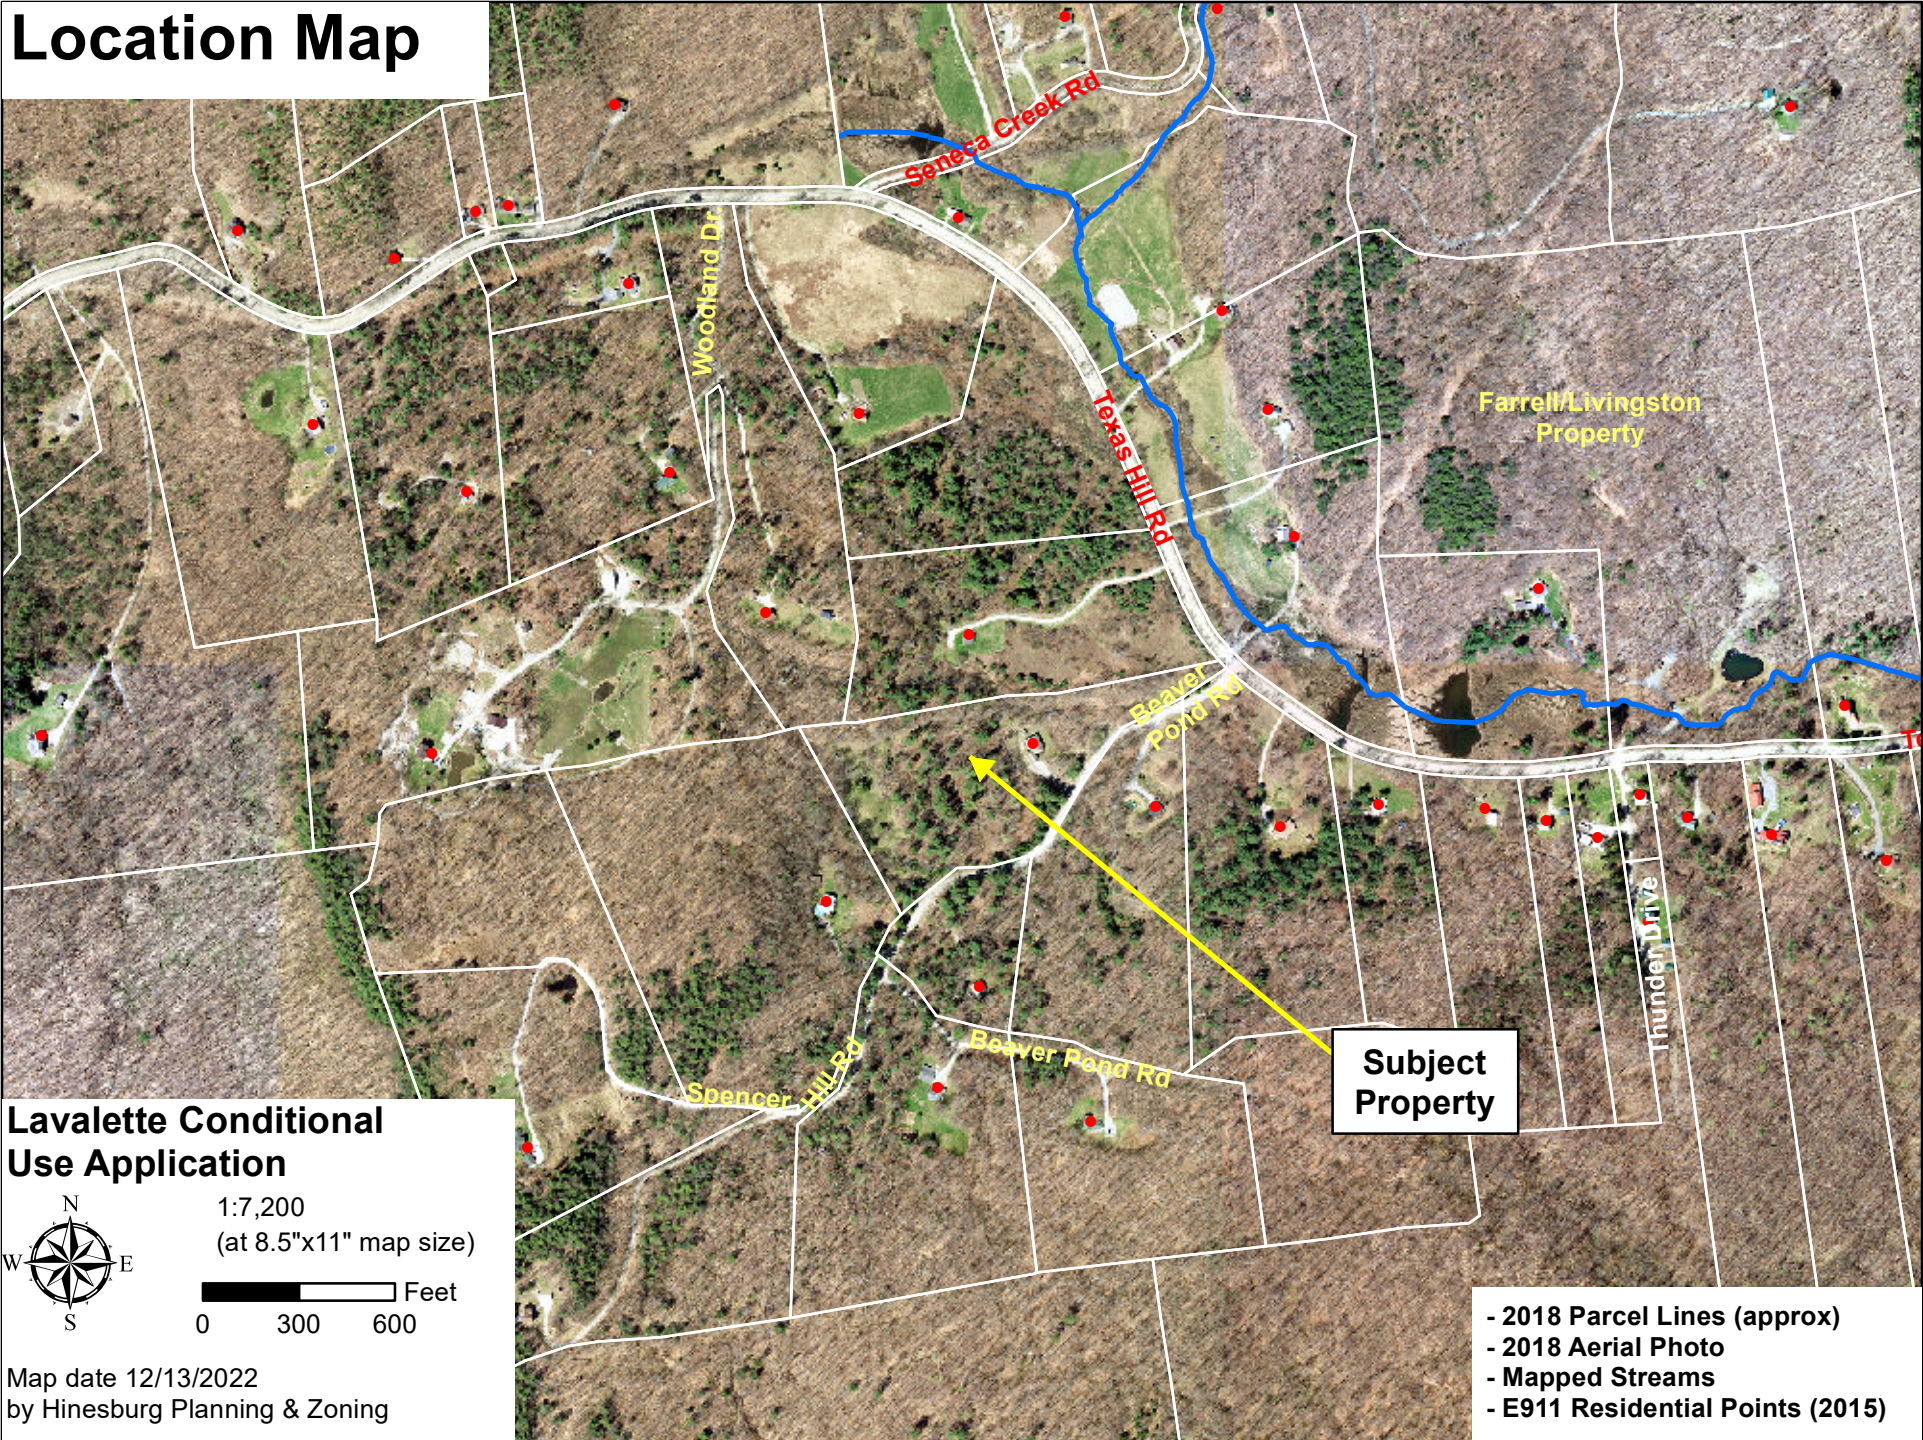

Location Map

Lavalette Conditional Use Application

Map date 12/13/2022
by Hinesburg Planning & Zoning

Subject Property

- 2018 Parcel Lines (approx)
- 2018 Aerial Photo
- Mapped Streams
- E911 Residential Points (2015)