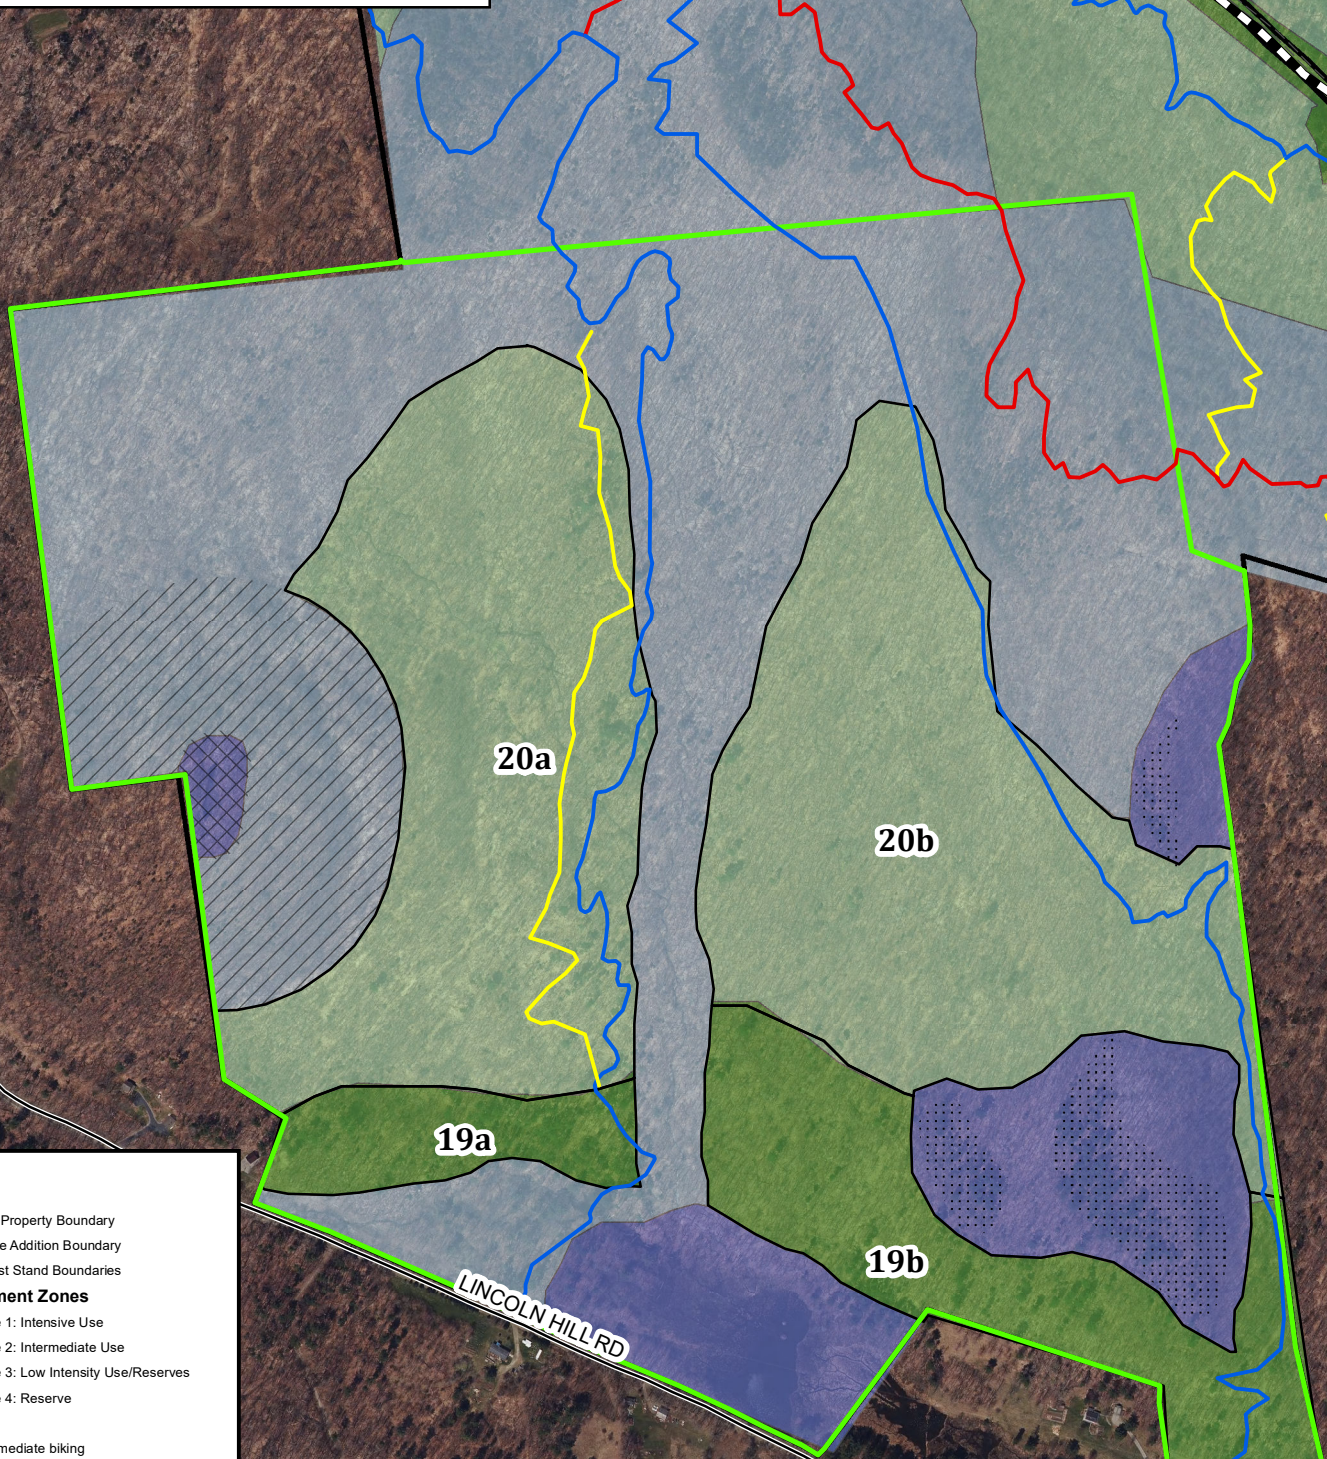

Carse Addition - Hinesburg Town Forest -

291 Acres

Hinesburg, VT

- Forest Stand Map -

Updated March, 2024 By Ethan Tapper

Legend

- HTF Property Boundary
- Carse Addition Boundary
- Forest Stand Boundaries
- Management Zones**
- Zone 1: Intensive Use
- Zone 2: Intermediate Use
- Zone 3: Low Intensity Use/Reserves
- Zone 4: Reserve
- Trails**
- intermediate biking
- advanced biking
- expert biking
- Eagle's Trail (unrated)
- ATV, Horse, Bike, Ped.
- Trailhead
- Ecological Protection Zones (EPZ)**
- Vernal Pool -- Primary EPZ
- Vernal Pool -- Secondary EPZ
- Dry Oak - White Pine Forest EPZ